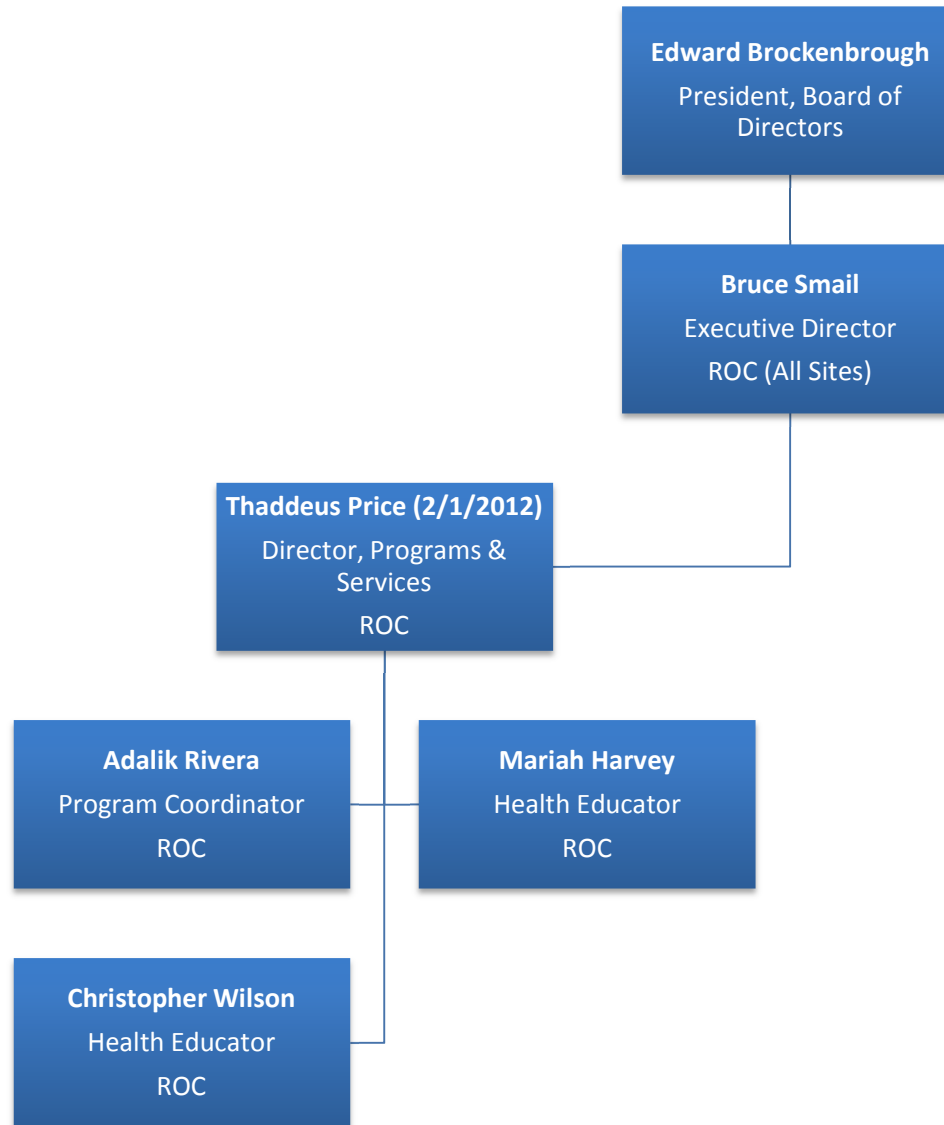

The MOCHA Center

Organizational Chart – Leadership Team

The MOCHA Center

Organizational Chart – Programs & Services Rochester

Updated: January 3, 2012

The MOCHA Center

Organizational Chart – Programs & Services Buffalo

Updated: January 3, 2012

The MOCHA Center

Organizational Chart – Finance, Capacity & Community Engagement, & HR & Administration

Updated: January 3, 2012