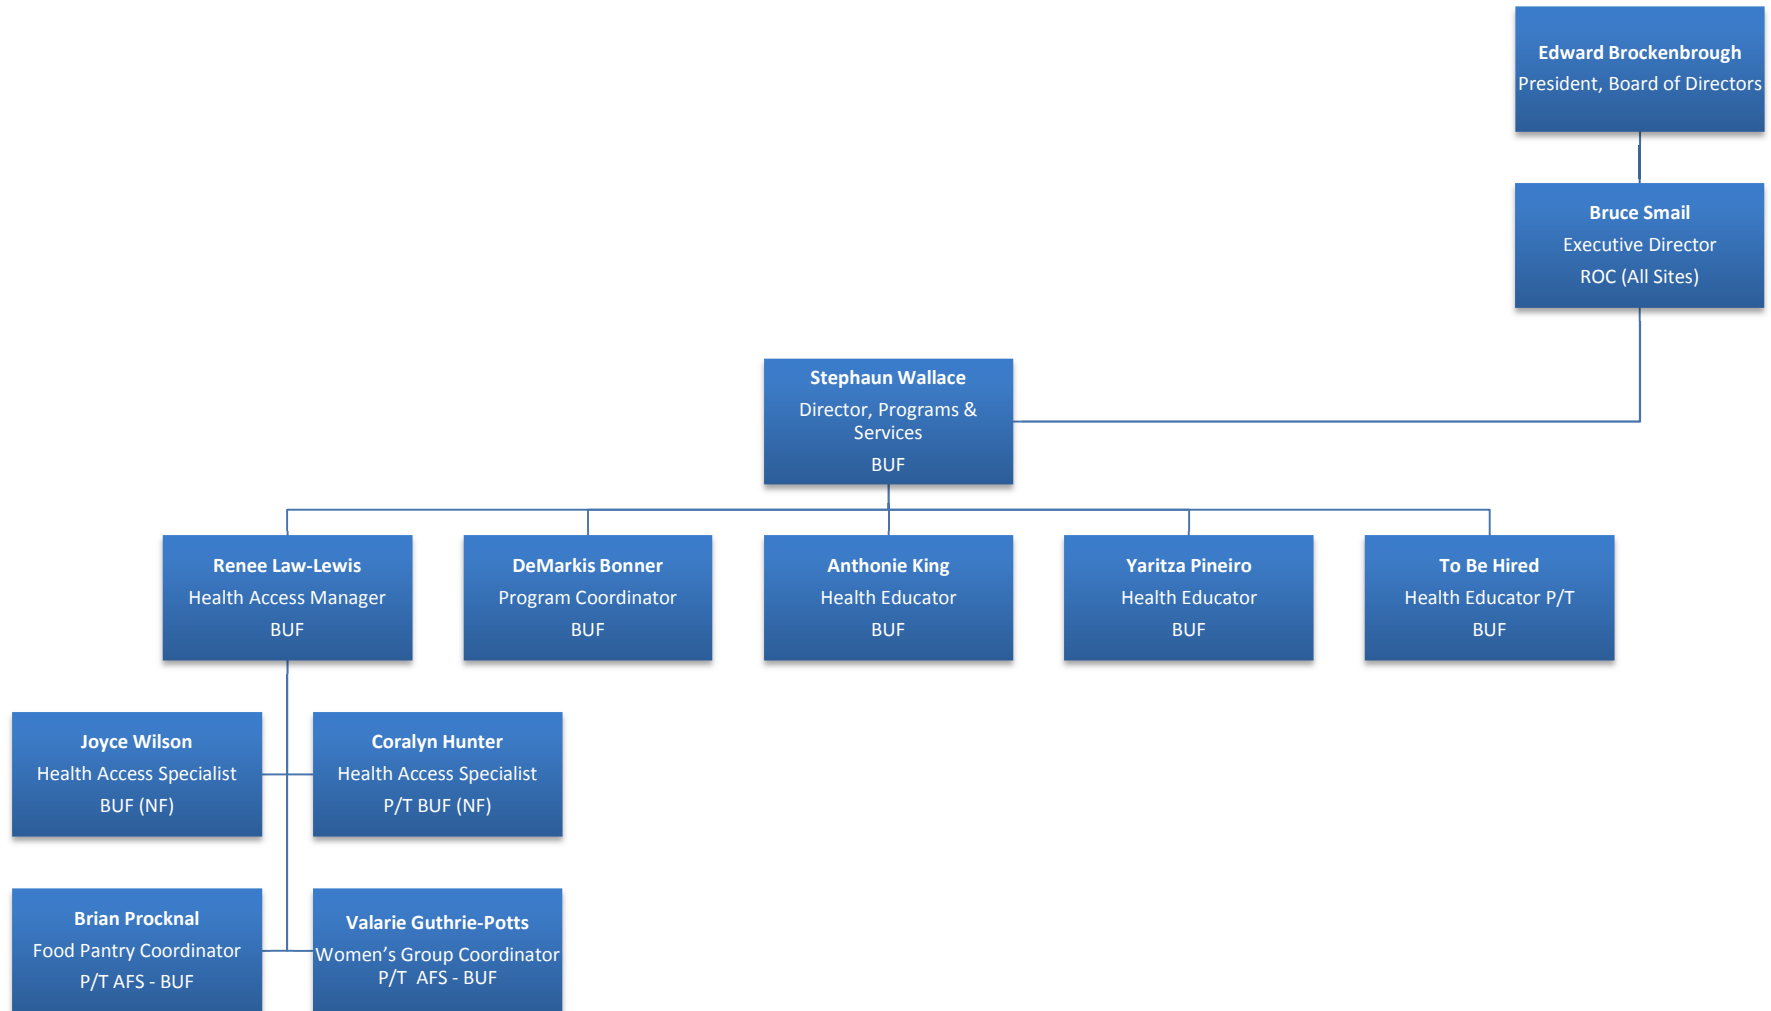

The MOCHA Center

Organizational Chart – Leadership Team

The MOCHA Center

Organizational Chart – Programs & Services Rochester

Updated: January 3, 2012

The MOCHA Center

Organizational Chart – Programs & Services Buffalo

Updated: January 3, 2012

The MOCHA Center

Organizational Chart – Finance, Capacity & Community Engagement, & HR & Administration

Updated: January 3, 2012