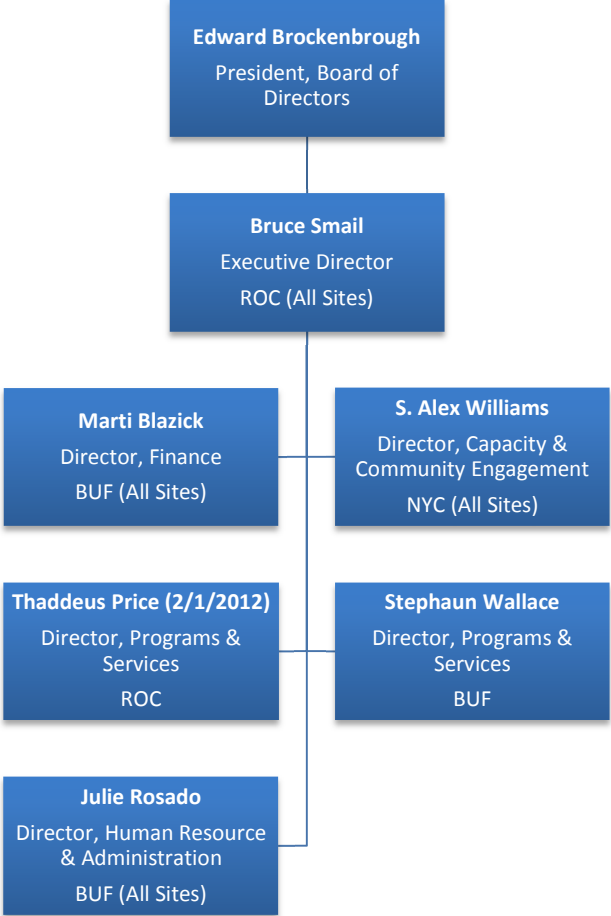

The MOCHA Center

Organizational Chart – Leadership Team

The MOCHA Center

Organizational Chart – Programs & Services Rochester

Updated: January 3, 2012

The MOCHA Center

Organizational Chart – Programs & Services Buffalo

Updated: January 3, 2012

The MOCHA Center

Organizational Chart – Finance, Capacity & Community Engagement, & HR & Administration

Updated: January 3, 2012